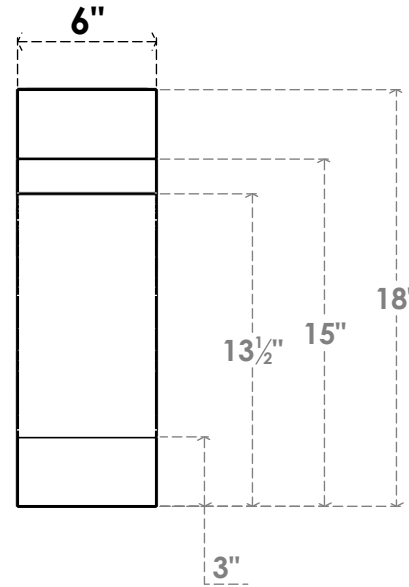

# ITEM NUMBER: BRCPC060X06000X18000MRC

6"W X 6"D X 18"H MERCED ARCHITECTURAL GRADE PVC CLOSED KNEE BRACE

**SIDE PROFILE**

**FRONT PROFILE**

**ISOMETRIC**

EKENA MILLWORK  
2300 WEST MAIN ST.  
CLARKSVILLE, TX 75426  
TOLL FREE: 866-607-0453  
WWW.EKENAMILLWORK.COM