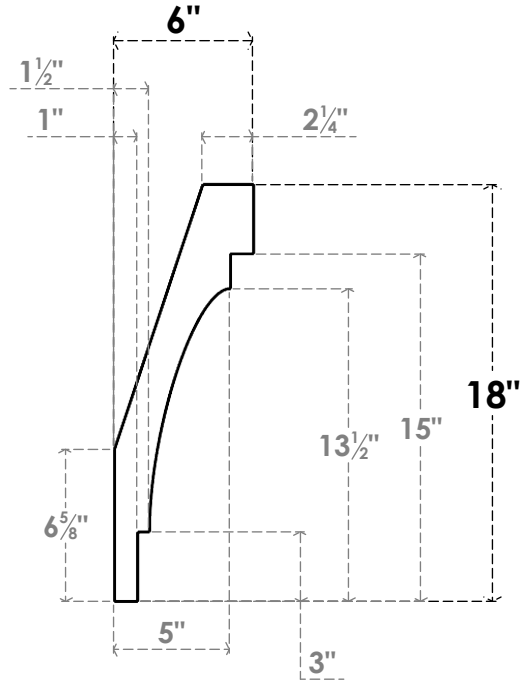

# ITEM NUMBER: BRCPC060X06000X18000MRC

6"W X 6"D X 18"H MERCED ARCHITECTURAL GRADE PVC CLOSED KNEE BRACE

**SIDE PROFILE**

**FRONT PROFILE**

**ISOMETRIC**

EKENA MILLWORK  
2300 WEST MAIN ST.  
CLARKSVILLE, TX 75426  
TOLL FREE: 866-607-0453  
WWW.EKENAMILLWORK.COM

NOTES

1. INSTALLATION TO BE COMPLETED IN ACCORDANCE WITH MANUFACTURER'S SPECIFICATIONS.
2. DRAWING MAY NOT BE TO SCALE
3. THIS DRAWING IS INTENDED FOR DESIGN AND PLANNING PURPOSES ONLY.
4. ALL INFORMATION CONTAINED HEREIN WAS CURRENT AT THE TIME OF DEVELOPMENT BUT MUST BE REVIEWED AND APPROVED BY THE PRODUCT MANUFACTURER TO BE CONSIDERED ACCURATE.
5. ARCHITECTURAL GRADE PVC PRODUCTS ARE MADE FROM EXPANDED CELLULAR PVC AND COME NATURALLY WHITE BUT MAY BE PAINTED